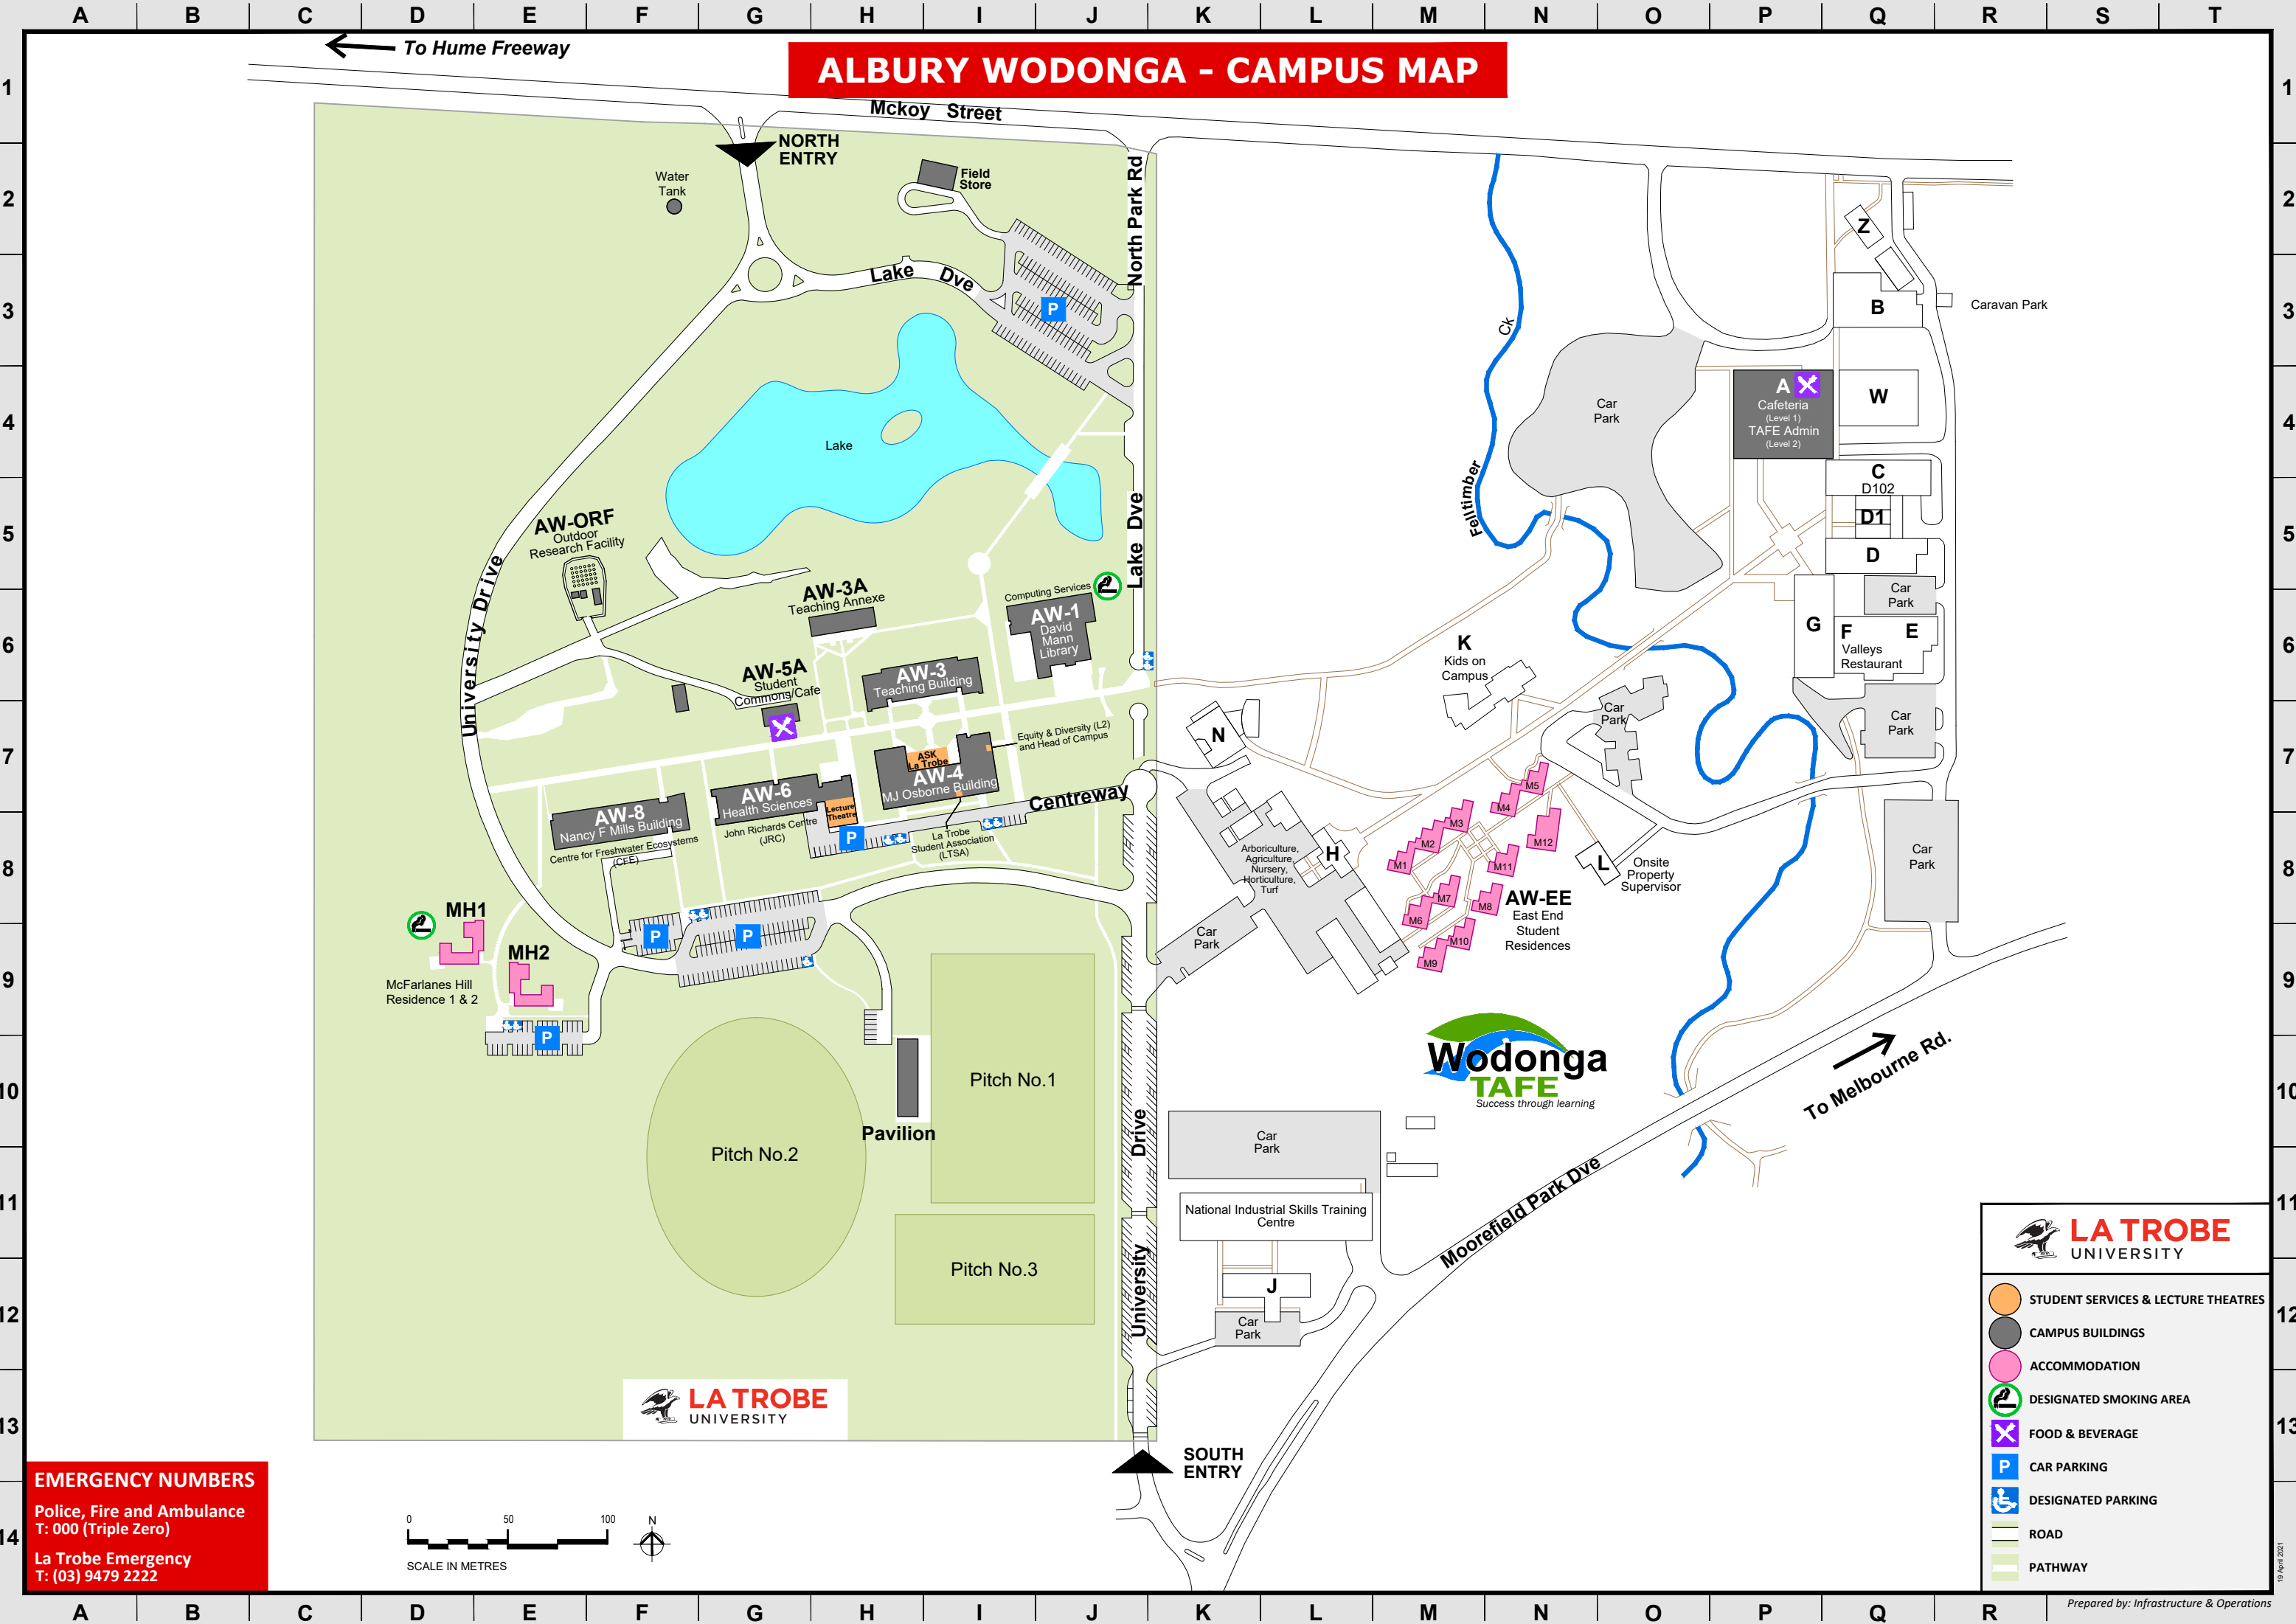

ALBURY WODONGA - CAMPUS MAP

EMERGENCY NUMBERS
 Police, Fire and Ambulance
 T: 000 (Triple Zero)
 La Trobe Emergency
 T: (03) 9479 2222

LA TROBE UNIVERSITY

- STUDENT SERVICES & LECTURE THEATRES
- CAMPUS BUILDINGS
- ACCOMMODATION
- DESIGNATED SMOKING AREA
- FOOD & BEVERAGE
- CAR PARKING
- DESIGNATED PARKING
- ROAD
- PATHWAY